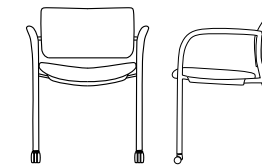

.shuttle

**Never before has there been a more useful and versatile
all around utility chair**

chairs pictured from left to right: 1210-GT with optional cart, 1220-GT, 1225-GT

Features

- Shuttle's style and depth of configurations ensure you find the perfect guest chair for your project.
- Shuttle's rear legs provide an integrated chair back protection feature by preventing contact with walls.
- Shuttle stacks six-high for easy storage. Optional cart for added mobility.
- Shuttle is available with soft touch polyurethane arms for comfort and durability.
- Waterfall seat front promotes great circulation and good health.
- Shuttle is sold with optional ganging clips for both arm-to-arm and armless-to-armless configurations.
- Shuttle comes standard with non marking glides to protect floor surfaces.
- Choose from over 256 textiles offered by Momentum, Boltaflex and 9 to 5 Signature®. In the rare case we don't have what you're looking for we'll upholster a chair in whatever you provide us!
- Lifetime warranty on all structural components. Fabric and foam is warranted against wear and tear deterioration for three years.
- Quick Ship! Shuttle ships in 48 hours for all grade A fabrics and five days for B, C & D fabrics.

Statement of Line

Shuttle Guest 1210

Overall Width	21.5
Overall Depth	24.0
Overall Height	33.3
Seath Width	19.5
Seath Depth	18.5

Seat Height	17.5
Back Width	19.5
Back Height	16.0
COM	1.3
Weight	26.0

Shuttle Guest 1215

Overall Width	21.5
Overall Depth	24.0
Overall Height	33.3
Seath Width	19.5
Seath Depth	18.5

Seat Height	18.5
Back Width	19.5
Back Height	16.0
COM	1.3
Weight	21.5

Shuttle Guest 1220

Overall Width	25.0
Overall Depth	24.0
Overall Height	33.3
Seath Width	19.5
Seath Depth	18.5

Seat Height	17.5
Back Width	19.5
Back Height	16.0
COM	1.3
Weight	28.0

Shuttle Guest 1225

Overall Width	25.0
Overall Depth	24.0
Overall Height	33.3
Seath Width	19.5
Seath Depth	18.5

Seat Height	18.5
Back Width	19.5
Back Height	16.0
COM	1.3
Weight	23.5