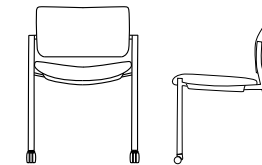

.shuttle

**Never before has there been a more useful and versatile
all around utility chair**

chairs pictured from left to right: 1210-GT with optional cart, 1220-GT, 1225-GT

Features

- Shuttle's style and depth of configurations ensure you find the perfect guest chair for your project.
- Shuttle's rear legs provide an integrated chair back protection feature by preventing contact with walls.
- Shuttle stacks six-high for easy storage. Optional cart for added mobility.
- Shuttle is available with soft touch polyurethane arms for comfort and durability.
- Waterfall seat front promotes great circulation and good health.
- Shuttle is sold with optional ganging clips for both arm-to-arm and armless-to-armless configurations.
- Shuttle comes standard with non marking glides to protect floor surfaces.
- Choose from over 256 textiles offered by Momentum, Boltaflex and 9 to 5 Signature®. In the rare case we don't have what you're looking for we'll upholster a chair in whatever you provide us!
- Lifetime warranty on all structural components. Fabric and foam is warranted against wear and tear deterioration for three years.
- Quick Ship! Shuttle ships in 48 hours for all grade A fabrics and five days for B, C & D fabrics.

Statement of Line

Shuttle Guest 1210

Overall Width	21.5
Overall Depth	24.0
Overall Height	33.3
Seath Width	19.5
Seath Depth	18.5

Seat Height	17.5
Back Width	19.5
Back Height	16.0
COM	1.3
Weight	26.0

Shuttle Guest 1215

Overall Width	21.5
Overall Depth	24.0
Overall Height	33.3
Seath Width	19.5
Seath Depth	18.5

Seat Height	18.5
Back Width	19.5
Back Height	16.0
COM	1.3
Weight	21.5

Shuttle Guest 1220

Overall Width	25.0
Overall Depth	24.0
Overall Height	33.3
Seath Width	19.5
Seath Depth	18.5

Seat Height	17.5
Back Width	19.5
Back Height	16.0
COM	1.3
Weight	28.0

Shuttle Guest 1225

Overall Width	25.0
Overall Depth	24.0
Overall Height	33.3
Seath Width	19.5
Seath Depth	18.5

Seat Height	18.5
Back Width	19.5
Back Height	16.0
COM	1.3
Weight	23.5