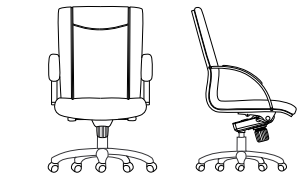

Cayman High-Back 2810

Overall Width	24.5	Seat Height	16.5 - 20.5
Overall Depth	25.0	Back Width	23.0
Overall Height	45.5 - 49.5	Back Height	28.0
Seath Width	21.5	COM	N/A
Seath Depth	19.5	Weight