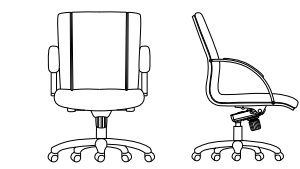

K1

Knee Tilt - 2 paddle

- A** *Pneumatic Lift*  
Seat height adjustment
- B** *Tilt Lock*  
Allows the chair to lock in any of five positions
- C** *Tilt Tension Control Knob*  
Adjust for firm or soft recline. Knee tilt pivot point located below front of seat to reduce rise of front seat edge

**.cayman**

**Features**

- Cayman's slim profile and refined European style offer a fresh new look to your conference room or executive desk.
- Cayman is upholstered in top grain leather over high resiliency foam and a one piece shell.
- Cayman was designed around the human body resulting in a chair with subtle but effective lumbar support and contours which promote great posture.
- Choose from seven different colors of top grain leather including: Black, Brown, Saddle, Grey, Navy, Green and Burgundy.
- Cayman can be ordered with either swivel tilt or knee tilt controls.
- Waterfall seat front promotes circulation and good health.
- Cayman is offered with either black powder coated or chrome plated aluminum arms and base. Both arms come standard with top grain leather wrapped arm pads which match the glove soft leather used on the seat and back.
- Lifetime warranty on all structural and mechanical components.
- Quick Ship! Cayman ships in 48 hours!

**Statement of Line**

**Cayman Mid-Back 2800**

Overall Width	24.5	Seat Height	16.5 - 20.5
Overall Depth	25.0	Back Width	23.0
Overall Height	38.5 - 42.5	Back Height	21.0
Seath Width	21.5	COM	N/A
Seath Depth	19.5	Weight	