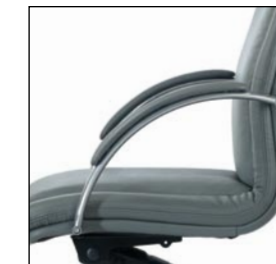

Contemporary, ergonomic and built with attention to detail

chairs pictured from left to right: 2800-GT-A21, 2810-K1-A21, 2800-K1-A20

Control Options

S1

Swivel Tilt - 1 paddle

- A** *Pneumatic Lift*  
Seat height adjustment
- B** *Tilt Lock*  
Allows the chair to lock into an upright position
- C** *Tilt Tension Control Knob*  
Adjust for firm or soft recline

K1

Knee Tilt - 2 paddle

- A** *Pneumatic Lift*  
Seat height adjustment
- B** *Tilt Lock*  
Allows the chair to lock in any of five positions
- C** *Tilt Tension Control Knob*  
Adjust for firm or soft recline. Knee tilt pivot point located below front of seat to reduce rise of front seat edge

GREEN - L46

BURGUNDY - L47

Arm & Base Options

**A20 - BLACK POWDERCOATED ARM**

Top grain leather matching armpad mounted on a stylish black powdercoated arm.

**A21 - CHROME PLATED ARM**

Top grain leather matching armpad mounted on a stylish chrome plated aluminum arm.

**.cayman**

**Features**

- Cayman's slim profile and refined European style offer a fresh new look to your conference room or executive desk.
- Cayman is upholstered in top grain leather over high resiliency foam and a one piece shell.
- Cayman was designed around the human body resulting in a chair with subtle but effective lumbar support and contours which promote great posture.
- Choose from seven different colors of top grain leather including: Black, Brown, Saddle, Grey, Navy, Green and Burgundy.
- Cayman can be ordered with either swivel tilt or knee tilt controls.
- Waterfall seat front promotes circulation and good health.
- Cayman is offered with either black powder coated or chrome plated aluminum arms and base. Both arms come standard with top grain leather wrapped arm pads which match the glove soft leather used on the seat and back.
- Lifetime warranty on all structural and mechanical components.
- Quick Ship! Cayman ships in 48 hours!