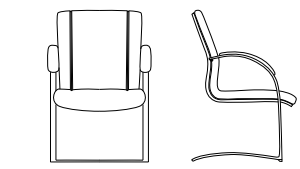

**Statement of Line**

**Cayman Mid-Back 2800**

Overall Width	24.5	Seat Height	16.5 - 20.5
Overall Depth	25.0	Back Width	23.0
Overall Height	38.5 - 42.5	Back Height	21.0
Seath Width	21.5	COM	N/A
Seath Depth	19.5	Weight	

**Cayman High-Back 2810**

Overall Width	24.5	Seat Height	16.5 - 20.5
Overall Depth	25.0	Back Width	23.0
Overall Height	45.5 - 49.5	Back Height	28.0
Seath Width	21.5	COM	N/A
Seath Depth	19.5	Weight	

**Cayman Guest 2800-GT**